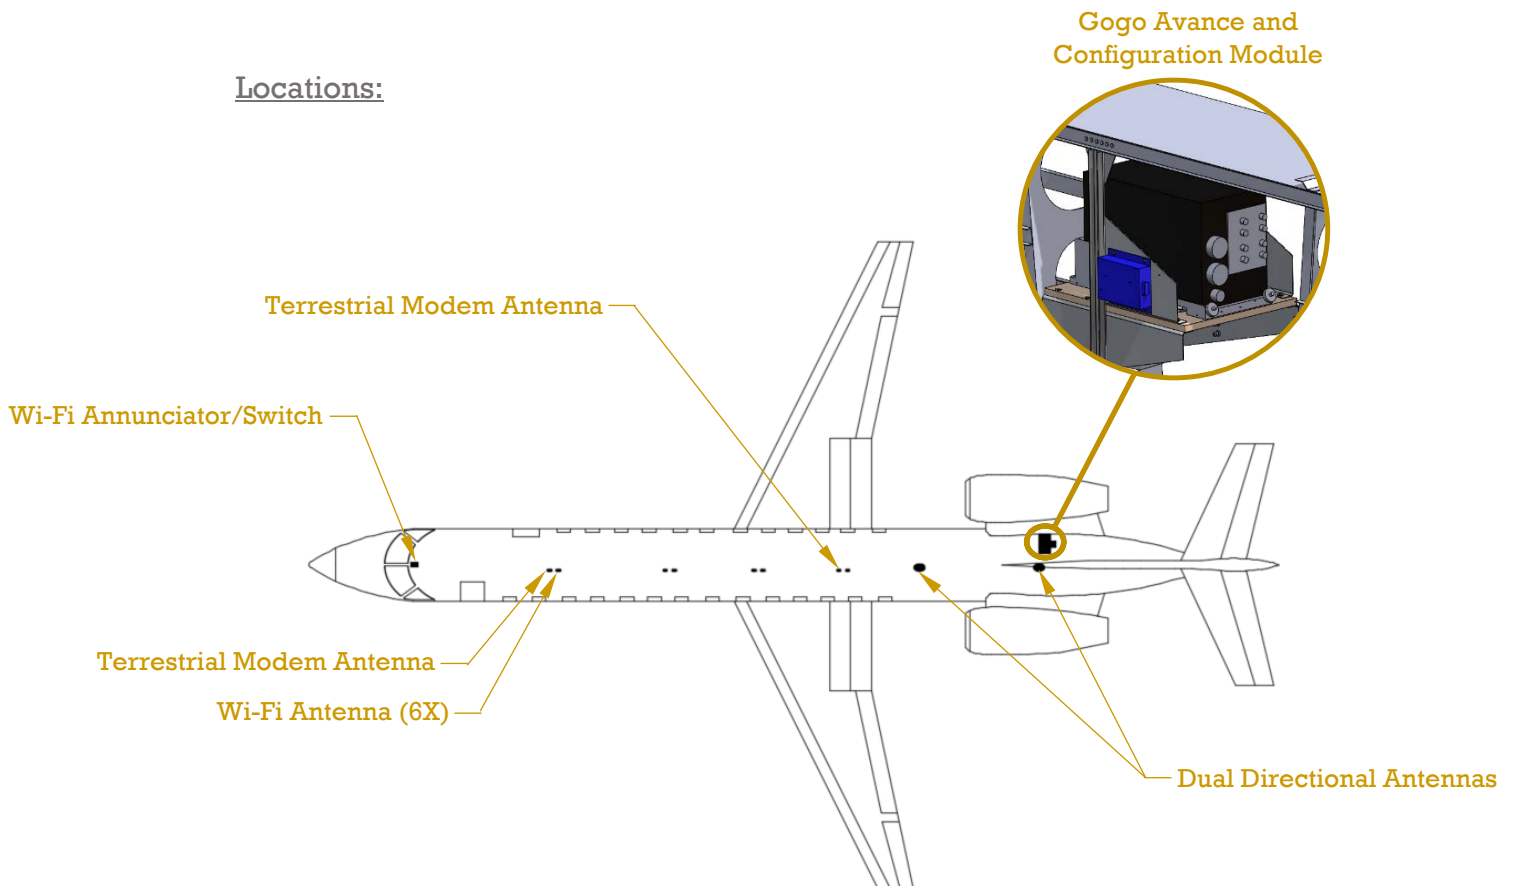

Gogo Avance and WLAN STC Information Sheet

STC# ST04327CH, Embraer Legacy 600/650 aircraft, model EMB-135BJ, one time use \$15,000

- **STC# ST04327CH allows for:**
 - The installation of Gogo Avance High Speed Internet System and Wireless Local Area Network (WLAN).

Equipment Description	Part number	QTY
Gogo Avance	P34110-002	1
Configuration Module (CM)	P14126	1
Dual Directional Antenna	P35500	2
Wi-Fi Annunciator/Switch	LED-42-14-EP-E0F69	1
Wifi Antenna	P16917-001	6
Terrestrial Modem (TM) Antenna	P18350-001	2

Locations:

- Gogo Avance Features:
 - Supports Streaming.
 - Advanced 802.11ac dual-band router maximizes bandwidth.
 - Complimentary internet on the ground for over 100 countries.
 - Gogo Vision inflight maps:
 - Moving Maps.
 - Customizable landing page.
 - Destination Weather.
 - Licensed Movies and TV episodes.
 - Gogo text and talk allows you to use your personal cell phone and text in the air.
 - Can be installed inside or outside the pressure vessel.

- STC Data Package:
 - Letter of Authorization (LOA)
 - FAA STC Certificate
 - Master Data List (MDL)
 - Instructions for Continued Airworthiness (ICA)
 - Airplane Flight Manual Supplement (AFMS)
 - Weight and Balance Supplement
 - Electrical Load Analysis (ELA)
 - Wiring Diagrams
 - Structural/Installation Drawings