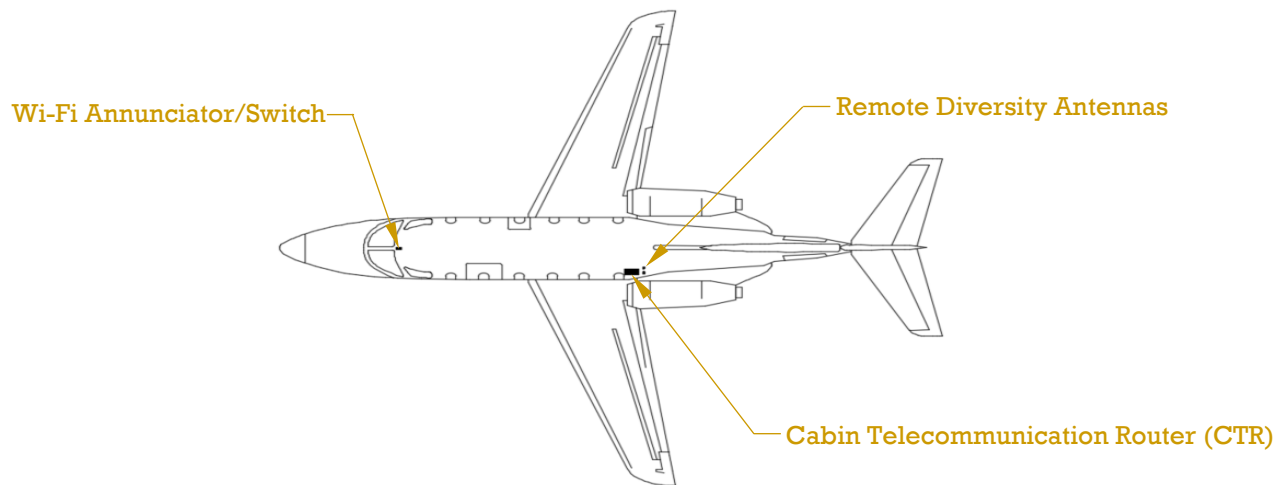

CTR and WLAN STC Information Sheet

STC# ST03256CH, Textron 400A aircraft, one time use \$7,500

- **STC# ST03256CH allows for:**
 - Activation of Aircell Axxess Cabin Telecommunications Router (CTR) and Wireless Local Area Network Access Point (WAP).

Equipment Description	Part number	QTY
Cabin Telecommunications Router (CTR)	P12083	1
Remote Diversity Antenna	P12344	2
Wi-Fi Annunciator/Switch	3-1437559-4	1

Locations:

- **Cabin Telecommunication Router (CTR) Features:**
 - Provides high speed, in-cabin wireless connectivity for Wi-Fi.
 - Includes a full 802.11 b/g Wi-Fi “hot-spot.”
 - When paired with a broadband connection, can be used to operate personal laptops, smartphones and other Wi-Fi devices.
- **STC Data Package:**
 - Letter of Authorization (LOA)
 - FAA STC Certificate
 - Master Data List (MDL)
 - Instructions for Continued Airworthiness (ICA)
 - Airplane Flight Manual Supplement (AFMS)
 - Weight and Balance Supplement
 - Electrical Load Analysis (ELA)
 - Wiring Diagrams
 - Structural/Installation Drawings