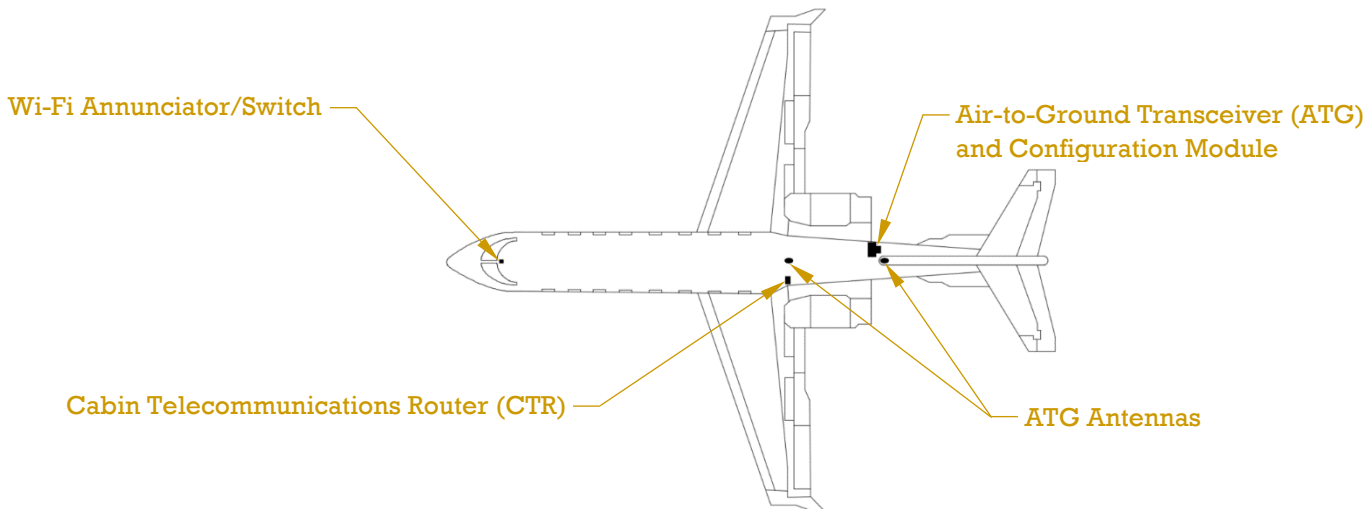

ATG-2000/4000/5000 and WLAN STC Information Sheet

STC# ST04030CH, Bombardier Learjet model 45 (Learjet 40/45/70/75), one time use \$7,500

- STC# ST04030CH allows for:
 - The installation of Gogo ATG-2000, ATG-4000, or ATG-5000 High speed internet with Wireless Local Area Network (WLAN).

Equipment Description	Part number	QTY
Air-to-Ground Transceiver (ATG)	P15864-002, P13989, or P15864-001	1
Configuration Module	P14126	1
Cabin Telecommunications Router (CTR)	P12083	1
ATG Antenna	P12949	2
Wi-Fi Annunciator/Switch	LED-42-14-ED-E0F69	1

Locations:

- Cabin Telecommunication Router (CTR) Features:
 - Provides high speed, in-cabin wireless connectivity for Wi-Fi.
 - Includes a full 802.11 b/g Wi-Fi “hot-spot.”
 - When paired with a broadband connection, can be used to operate personal laptops, smartphones and other Wi-Fi devices.

- STC Data Package:
 - Letter of Authorization (LOA)
 - FAA STC Certificate
 - Master Data List (MDL)
 - Instructions for Continued Airworthiness (ICA)
 - Airplane Flight Manual Supplement (AFMS)
 - Weight and Balance Supplement
 - Electrical Load Analysis (ELA)
 - Wiring Diagrams
 - Structural/Installation Drawings