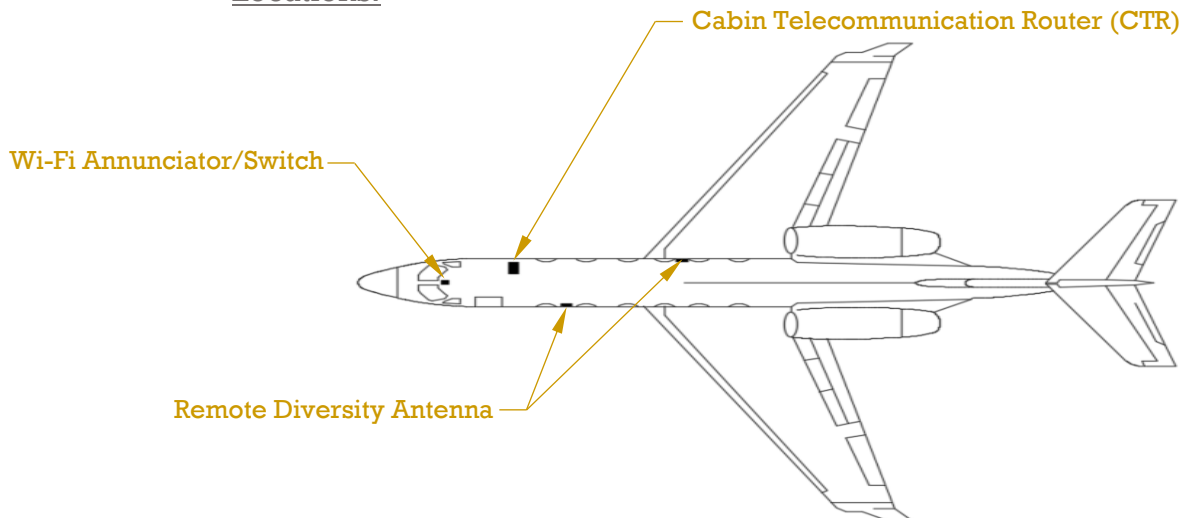

CTR and WLAN STC Information Sheet

STC# ST03869AT, Gulfstream G-IV aircraft, Please Contact Nextant Aerospace at 216-261-9000 or engineering@nextantaerospace.com for STC and Kit Pricing and Availability.

- **STC# ST03869AT allows for:**
 - Activation of Aircell Axxess Cabin Telecommunications Router (CTR) and Wireless Local Area Network Access Point (WAP).

Equipment Description	Part number	QTY
Cabin Telecommunications Router	P12083	1
Remote Diversity Antenna	P12344	2
Wi-Fi Annunciator/Switch	LED-42-14-ED-E0F69	1

Locations:

- **Cabin Telecommunication Router (CTR) Features:**
 - Provides high speed, in-cabin wireless connectivity for Wi-Fi.
 - Includes a full 802.11 b/g Wi-Fi Hotspot “hot-spot.”
 - When paired with a broadband connection, can be used to operate personal laptops, PDA’s (Personal Digital Assistant) and other Wi-Fi devices.
- **STC Data Package:**
 - Letter of Authorization (LOA)
 - FAA STC Certificate
 - Master Data List (MDL)
 - Instructions for Continued Airworthiness (ICA)
 - Airplane Flight Manual Supplement (AFMS)
 - Weight and Balance Supplement
 - Electrical Load Analysis (ELA)
 - Wiring Diagrams
 - Structural/Installation Drawings