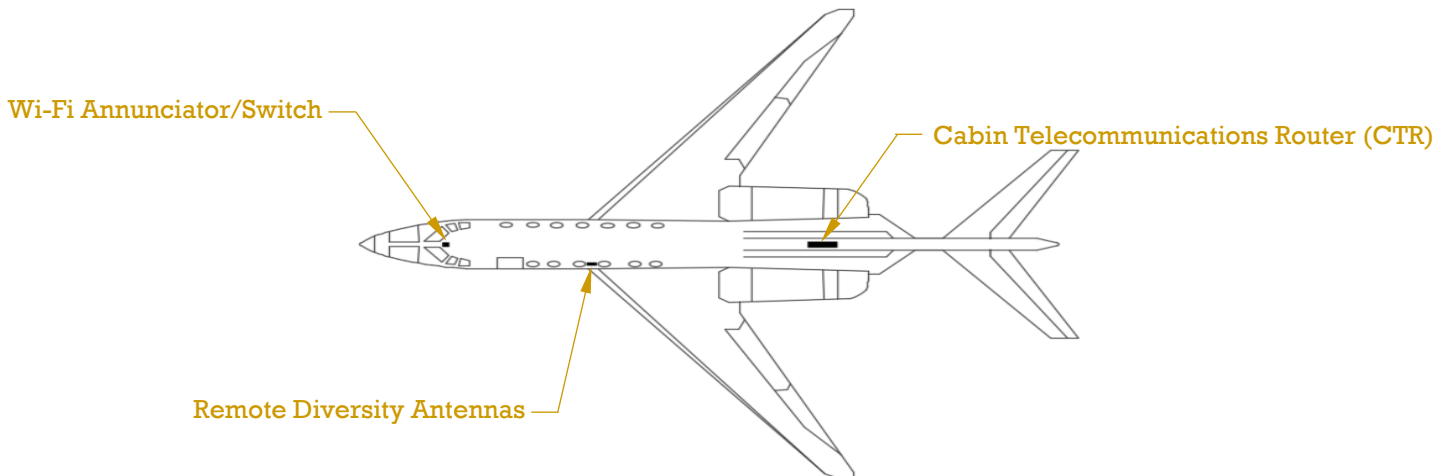

CTR and WLAN STC Information Sheet

STC# ST03957AT, Textron Citation model 750 aircraft, Please Contact Nextant Aerospace at 216-261-9000 or engineering@nextantaerospace.com for STC and Kit Pricing and Availability.

- **STC# ST03957AT allows for:**
 - Activation of Aircell Cabin Telecommunications Router (CTR) and Wireless Local Area Network (WLAN).

Equipment Description	Part number	QTY
Remote Diversity Antenna	P12344	2
Wi-Fi Annunciator/Switch	LED-42-14-ED-E0F69	1

Locations:

- **Cabin Telecommunication Router (CTR) Features:**
 - Provides high speed, in-cabin wireless connectivity for Wi-Fi.
 - Includes a full 802.11 b/g Wi-Fi Hotspot “hot-spot.”
 - When paired with a broadband connection, can be used to operate personal laptops, PDA’s (Personal Digital Assistant) and other Wi-Fi devices.
- **STC Data Package:**
 - Letter of Authorization (LOA)
 - FAA STC Certificate
 - Master Data List (MDL)
 - Instructions for Continued Airworthiness (ICA)
 - Airplane Flight Manual Supplement (AFMS)
 - Weight and Balance Supplement
 - Electrical Load Analysis (ELA)
 - Wiring Diagrams
 - Structural/Installation Drawings