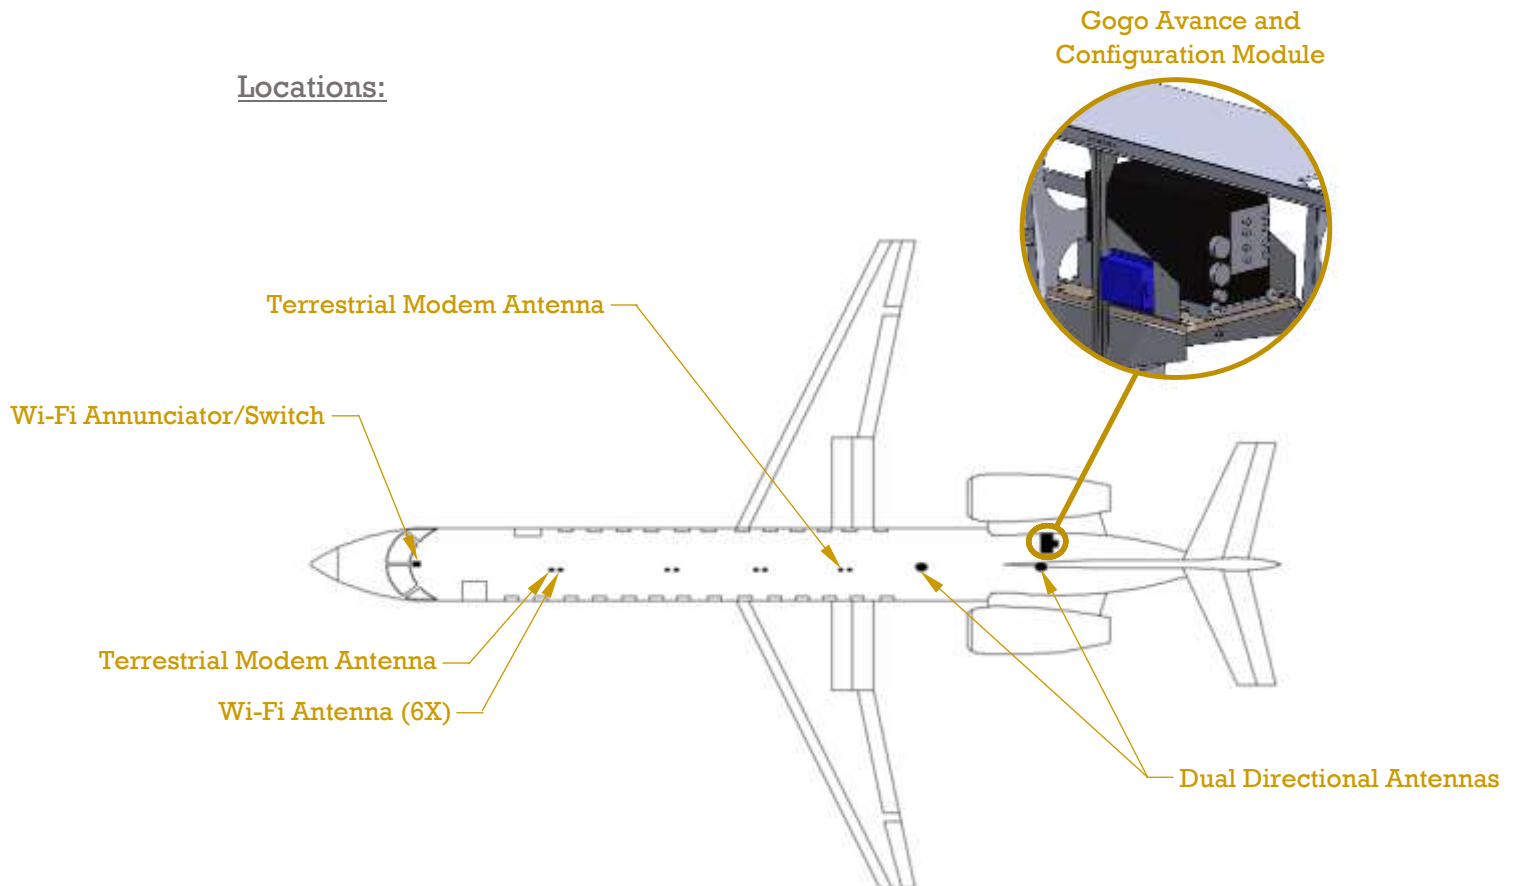

Gogo Avance and WLAN STC Information Sheet

STC# ST04327CH, Embraer Legacy 600/650 aircraft, model EMB-135BJ, and EMB-135LR. Please Contact Nextant Aerospace at 216-261-9000 or engineering@nextantaerospace.com for STC and Kit Pricing and Availability.

- **STC# ST04327CH allows for:**
 - The installation of Gogo Avance High Speed Internet System and Wireless Local Area Network (WLAN) and/or TPED activation.

Equipment Description	Part number	QTY
Gogo Avance	P34110-002	1
Configuration Module (CM)	P14126	1
Dual Directional Antenna	P35500	2
Wi-Fi Annunciator/Switch	LED-42-14-EP-E0F69	1
Wifi Antenna	P16917-001	6
Terrestrial Modem (TM) Antenna	P18350-001	2

Locations:

- Gogo Avance Features:
 - Supports Streaming.
 - Advanced 802.11ac dual-band router maximizes bandwidth.
 - Complimentary internet on the ground for over 100 countries.
 - Gogo Vision inflight maps:
 - Moving Maps.
 - Customizable landing page.
 - Destination Weather.
 - Licensed Movies and TV episodes.
 - Gogo text and talk allows you to use your personal cell phone and text in the air.
 - Can be installed inside or outside the pressure vessel.

- STC Data Package:
 - Letter of Authorization (LOA)
 - FAA STC Certificate
 - Master Data List (MDL)
 - Instructions for Continued Airworthiness (ICA)
 - Airplane Flight Manual Supplement (AFMS)
 - Weight and Balance Supplement
 - Electrical Load Analysis (ELA)
 - Wiring Diagrams
 - Structural/Installation Drawings