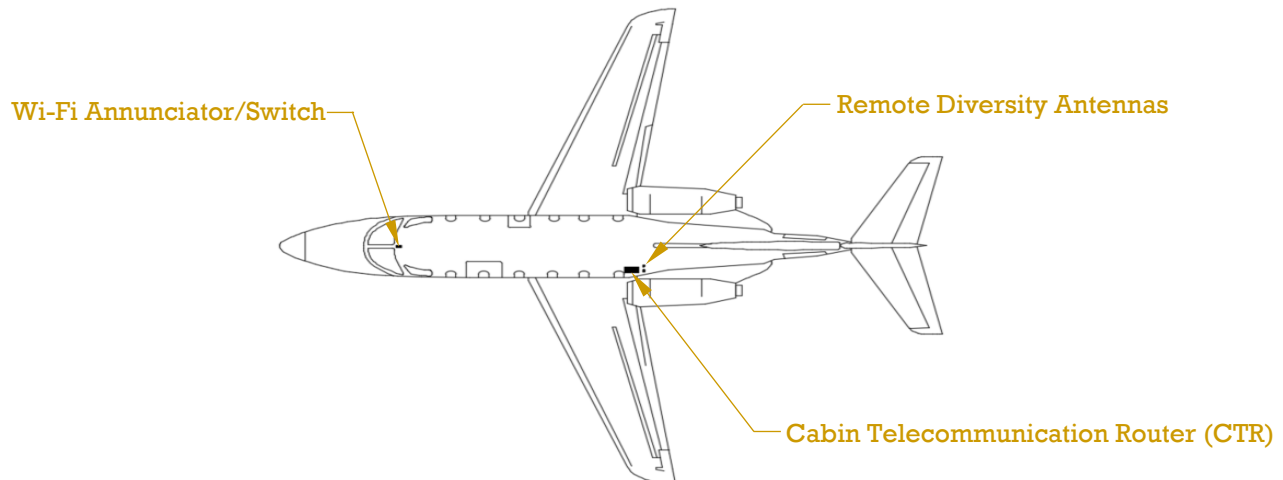

CTR and WLAN STC Information Sheet

STC# ST03256CH, Textron 400A aircraft, Please Contact Nextant Aerospace at 216-261-9000 or engineering@nextantaerospace.com for STC and Kit Pricing and Availability.

- **STC# ST03256CH allows for:**
 - Activation of Aircell Axxess Cabin Telecommunications Router (CTR) and Wireless Local Area Network Access Point (WAP).

Equipment Description	Part number	QTY
Cabin Telecommunications Router (CTR)	P12083	1
Remote Diversity Antenna	P12344	2
Wi-Fi Annunciator/Switch	3-1437559-4	1

Locations:

- **Cabin Telecommunication Router (CTR) Features:**
 - Provides high speed, in-cabin wireless connectivity for Wi-Fi.
 - Includes a full 802.11 b/g Wi-Fi “hot-spot.”
 - When paired with a broadband connection, can be used to operate personal laptops, smartphones and other Wi-Fi devices.
- **STC Data Package:**
 - Letter of Authorization (LOA)
 - FAA STC Certificate
 - Master Data List (MDL)
 - Instructions for Continued Airworthiness (ICA)
 - Airplane Flight Manual Supplement (AFMS)
 - Weight and Balance Supplement
 - Electrical Load Analysis (ELA)
 - Wiring Diagrams
 - Structural/Installation Drawings