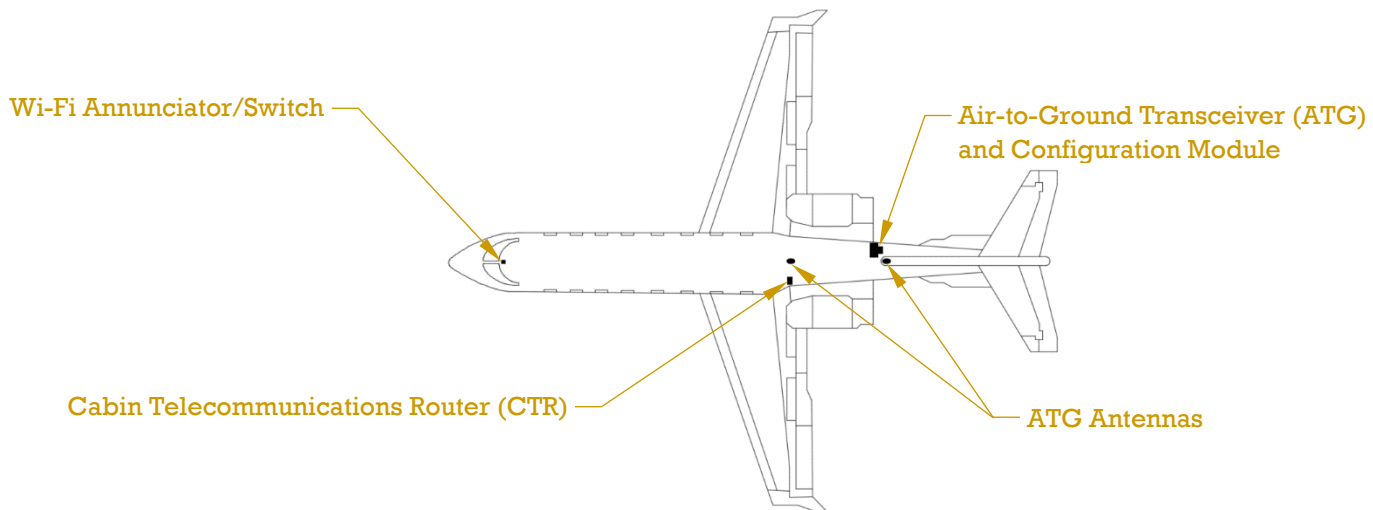

ATG-2000/4000/5000 and WLAN STC Information Sheet

STC# ST04030CH, Bombardier Learjet model 45 (Learjet 40/45/70/75), Please Contact Nextant Aerospace at 216-261-9000 or engineering@nextantaerospace.com for STC and Kit Pricing and Availability.

- **STC# ST04030CH allows for:**
 - The installation of Gogo ATG-2000, ATG-4000, or ATG-5000 High speed internet with Wireless Local Area Network (WLAN).

Equipment Description	Part number	QTY
Air-to-Ground Transceiver (ATG)	P15864-002, P13989, or P15864-001	1
Configuration Module	P14126	1
Cabin Telecommunications Router (CTR)	P12083	1
ATG Antenna	P12949	2
Wi-Fi Annunciator/Switch	LED-42-14-ED-E0F69	1

Locations:

- **Cabin Telecommunication Router (CTR) Features:**
 - Provides high speed, in-cabin wireless connectivity for Wi-Fi.
 - Includes a full 802.11 b/g Wi-Fi “hot-spot.”
 - When paired with a broadband connection, can be used to operate personal laptops, smartphones and other Wi-Fi devices.

- STC Data Package:
 - Letter of Authorization (LOA)
 - FAA STC Certificate
 - Master Data List (MDL)
 - Instructions for Continued Airworthiness (ICA)
 - Airplane Flight Manual Supplement (AFMS)
 - Weight and Balance Supplement
 - Electrical Load Analysis (ELA)
 - Wiring Diagrams
 - Structural/Installation Drawings