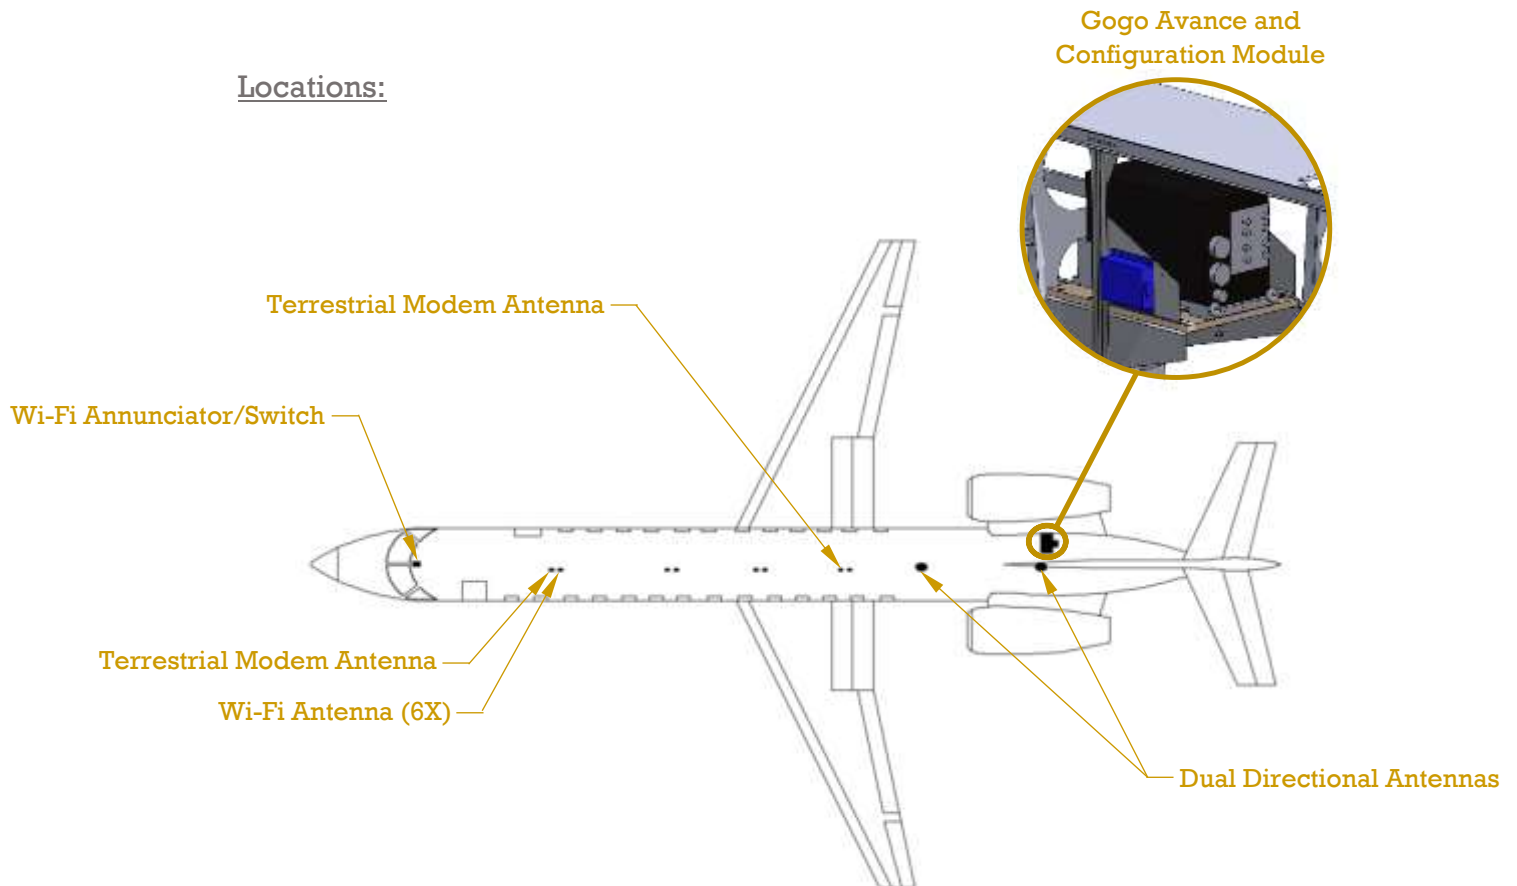

Gogo Avance and WLAN STC Information Sheet

STC# ST04327CH, Embraer model EMB-135BJ (Legacy 600/650 aircraft) and EMB-135LR/ER. Please Contact Nextant Aerospace at 216-261-9000 or engineering@nextantaerospace.com for STC and Kit Pricing and Availability.

- **STC# ST04327CH allows for:**
 - The installation of Gogo Avance High Speed Internet System and Wireless Local Area Network (WLAN) and/or TPED activation.

Equipment Description	Part number	QTY
Gogo Avance	P34110-002	1
Configuration Module (CM)	P14126	1
Dual Directional Antenna	P35500	2
Wi-Fi Annunciator/Switch	LED-42-14-EP-E0F69	1
Wifi Antenna	P16917-001	6
Terrestrial Modem (TM) Antenna	P18350-001	2

Locations:

- Gogo Avance Features:
 - Supports Streaming.
 - Advanced 802.11ac dual-band router maximizes bandwidth.
 - Complimentary internet on the ground for over 100 countries.
 - Gogo Vision inflight maps:
 - Moving Maps.
 - Customizable landing page.
 - Destination Weather.
 - Licensed Movies and TV episodes.
 - Gogo text and talk allows you to use your personal cell phone and text in the air.
 - Can be installed inside or outside the pressure vessel.

- STC Data Package:
 - Letter of Authorization (LOA)
 - FAA STC Certificate
 - Master Data List (MDL)
 - Instructions for Continued Airworthiness (ICA)
 - Airplane Flight Manual Supplement (AFMS)
 - Weight and Balance Supplement
 - Electrical Load Analysis (ELA)
 - Wiring Diagrams
 - Structural/Installation Drawings